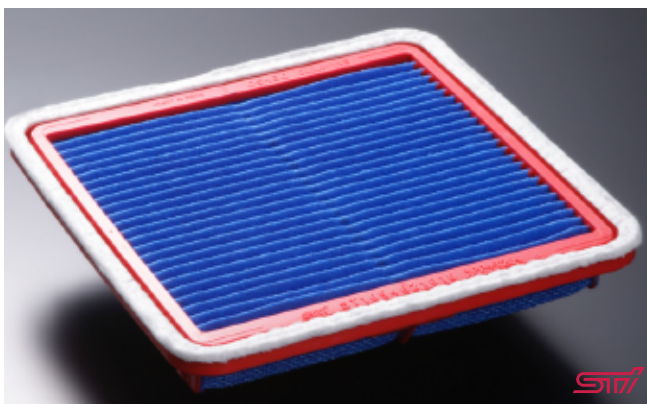

STI AIR CLEANER ELEMENT

PARTS & LABOR
$1,639 $1,393