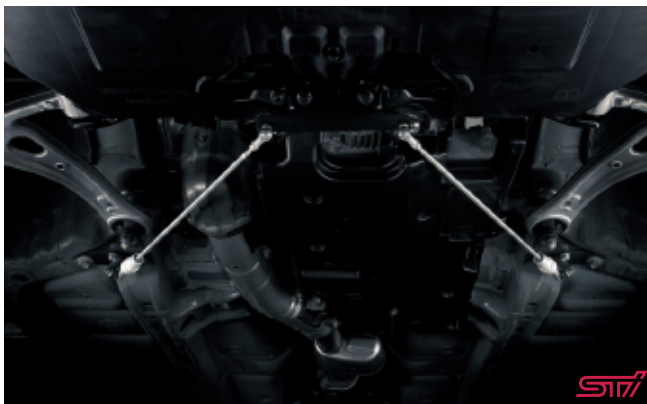

STI FLEXIBLE DRAW STIFFNER

PARTS & LABOR
~~$7,422~~ $6,309